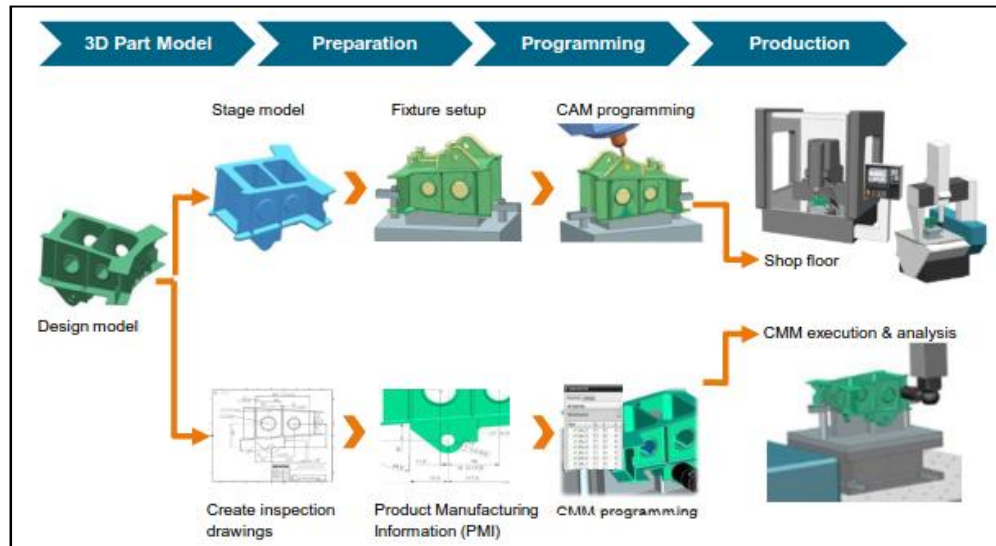

The background features a central hub-and-spoke diagram with a central circular node containing concentric lines. Five icons are connected to this hub: a handshake, a bar chart, a hierarchical tree, a globe, and two interlocking gears. Multiple white arrows of varying lengths and directions radiate from the central hub towards the bottom-left corner. The Siemens logo and tagline are in the top right, and the event title and date are in a teal box at the bottom. The footer contains copyright and product information.

Industrie 4.0 and its “Vision” ?

Implications for:

- The Manufacturer?
- The Customer?
- The Engineer?
- The Innovator?

The Evolution of Industrial Revolutions...

The *Digital Factory* and...

HOW WE DESIGN

HOW WE SELL

HOW WE MANUFACTURE

The manufacturing capabilities are shown in four panels:

- Advanced Processes**: A large industrial machine.
- Process Simulation**: A 3D simulation of a factory floor with robotic arms.
- Human Performance & Safety**: A person in a virtual environment with a data overlay.
- Plant Simulation**: A 3D simulation of a factory building.