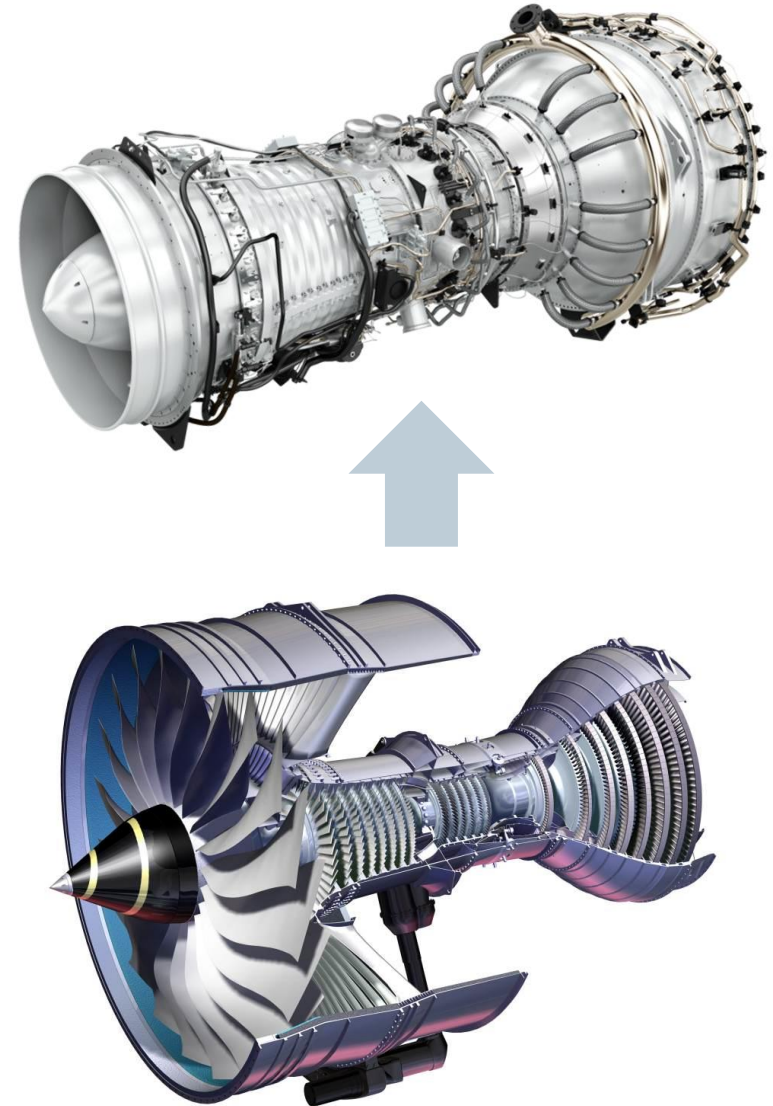

By means of an introduction...

Siemens Aerospace in Canada

Industrie 4.0 and its “Vision” ?

Implications for:

- The Manufacturer?
- The Customer?
- The Engineer?
- The Innovator?