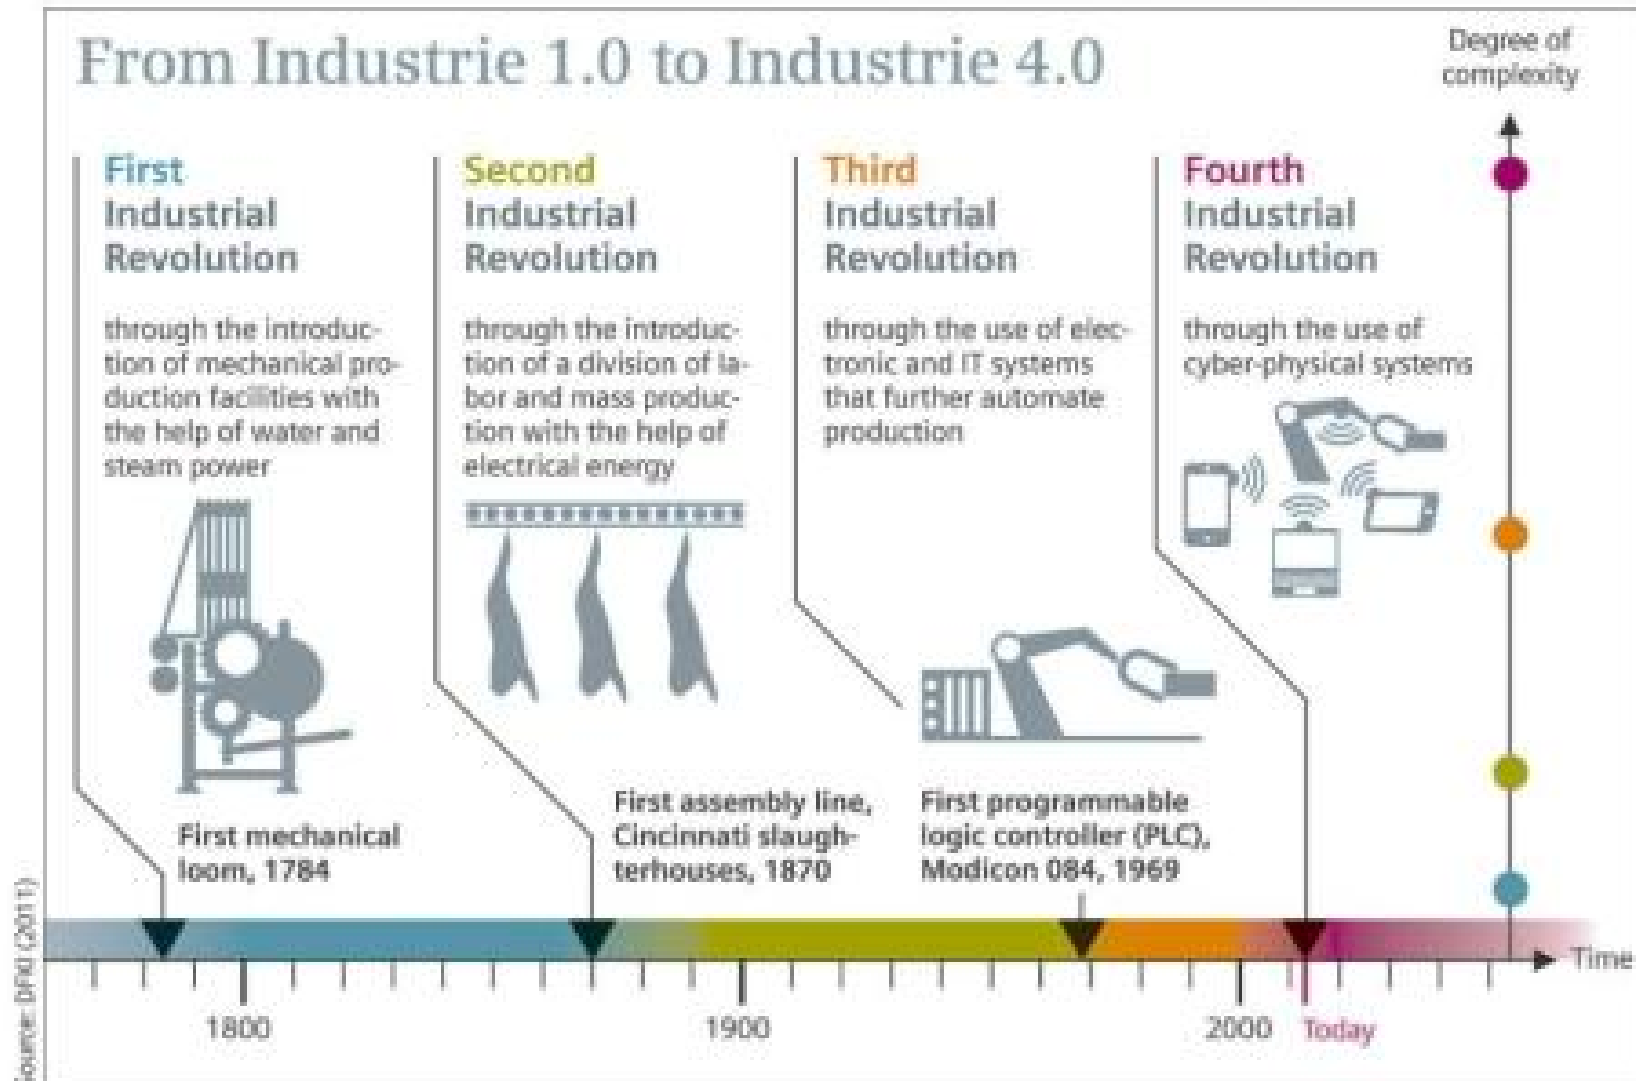

The background features a central hub-and-spoke diagram with a central circular node containing concentric lines. Five icons are connected to this hub: a handshake, a bar chart, a hierarchical tree, a globe, and two interlocking gears. Multiple white arrows of varying lengths and directions radiate from the central hub towards the bottom-left corner. The Siemens logo and tagline are in the top right, and the event title and date are in a teal box at the bottom. The footer contains copyright and product information.

SIEMENS

Ingenuity for life

Industrie 4.0 and Innovation

Palais des Congrès, 26 April 2016

Restricted © Siemens AG 2016

Siemens Aeroderivative Gas Turbines

By means of an introduction...

Siemens Aerospace in Canada

Industrie 4.0 and its “Vision” ?

Implications for:

- The Manufacturer?
- The Customer?
- The Engineer?
- The Innovator?

The Evolution of Industrial Revolutions...

The *Digital Factory* and...

HOW WE DESIGN

HOW WE SELL

HOW WE MANUFACTURE

The manufacturing capabilities are shown in four panels:

- Advanced Processes**: A large industrial machine.
- Process Simulation**: A 3D simulation of a factory floor with robotic arms.
- Human Performance & Safety**: A person in a virtual environment with a data overlay.
- Plant Simulation**: A 3D simulation of a factory building.